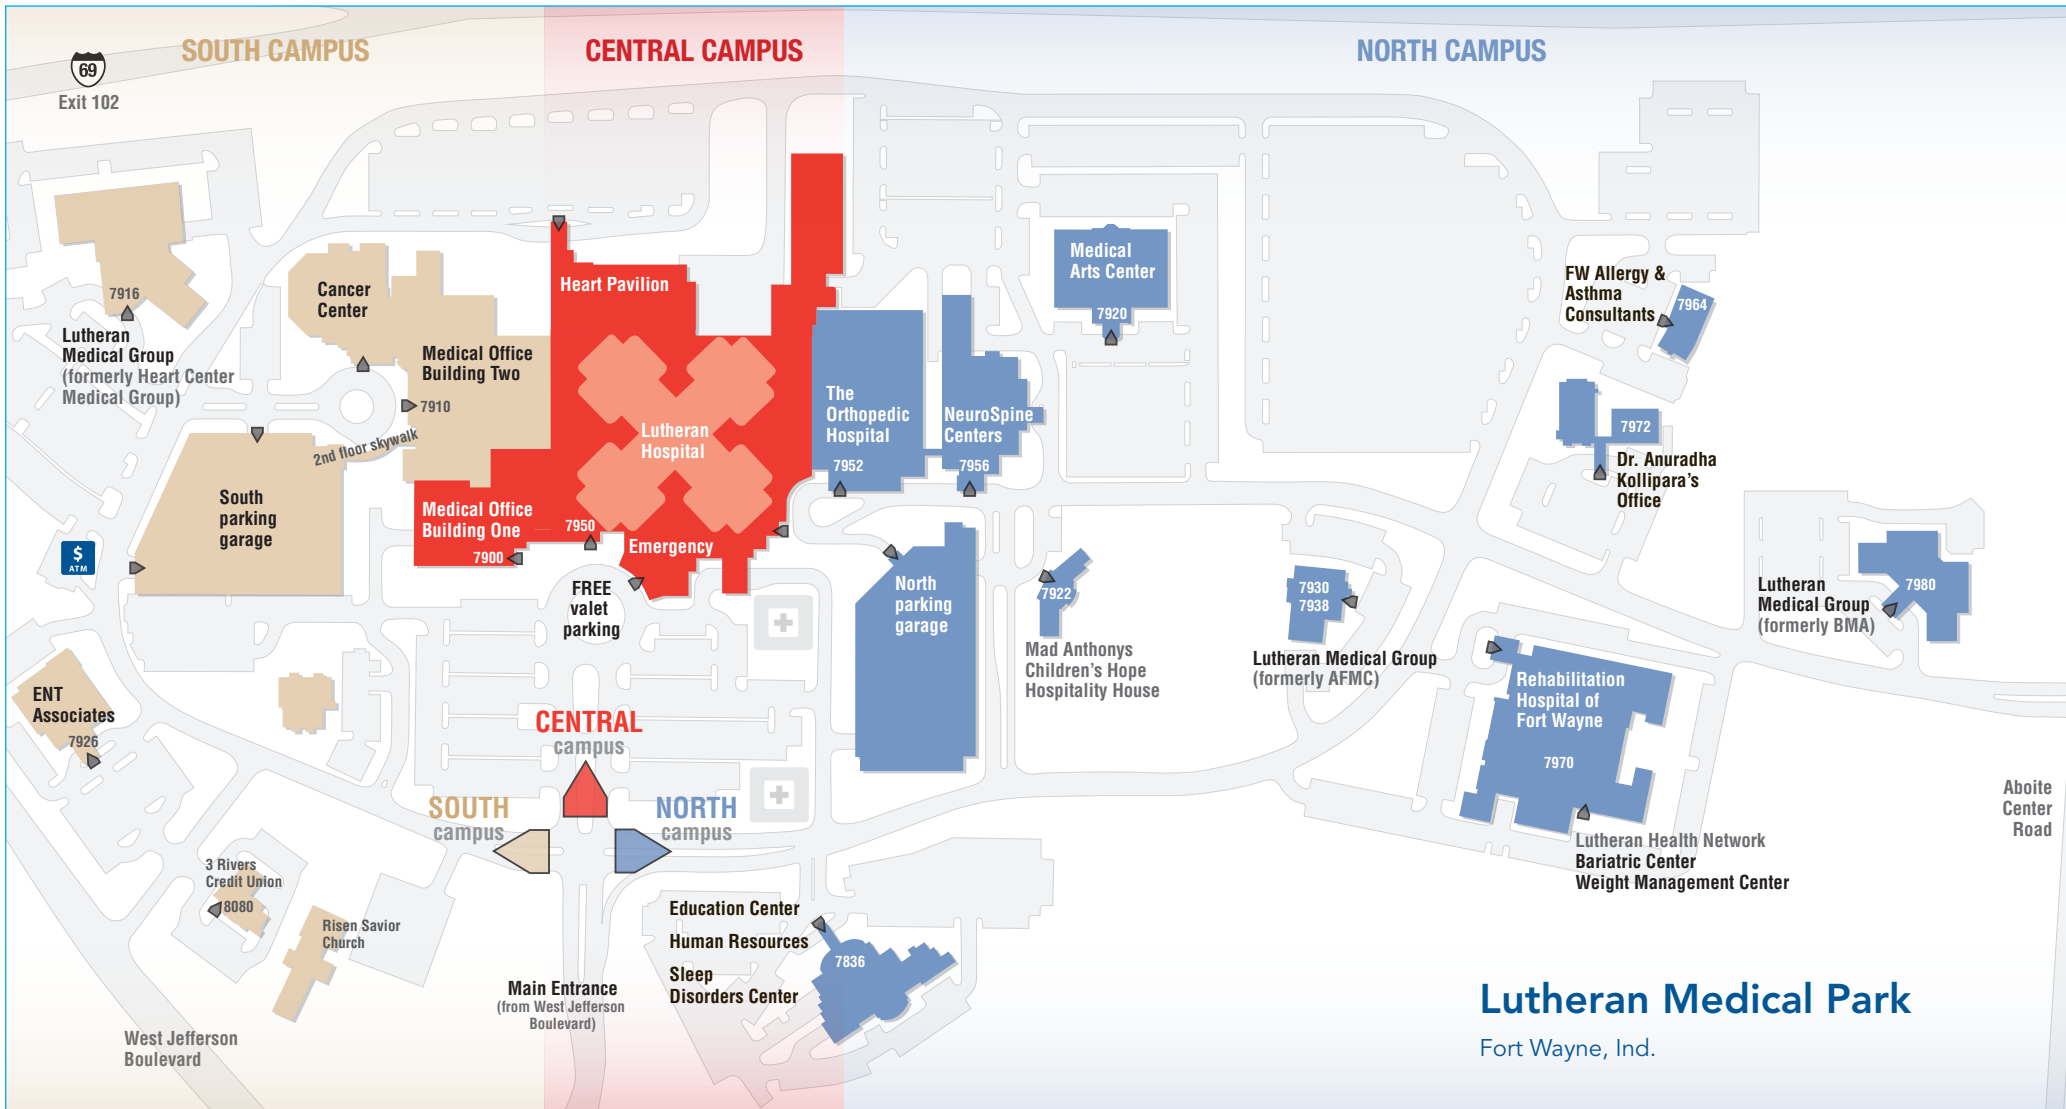

Lutheran Health Network

Lutheran Hospital

LutheranHealth.net

notes _____

Lutheran Medical Park
Fort Wayne, Ind.